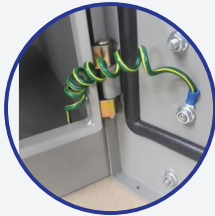

3 Knock out Holes

Grounding

Mounting Pole w/ Screen

Mounting Pole Can be adjusted

Handle Lock

PU Gasket IP55

Model

Part Number	Description	Color	Price
S1-60406OUT	19" Premium Export Wall Rack Outdoor, 6U D 40 cm.	Dark Grey	7,000
S1-60409OUT	19" Premium Export Wall Rack Outdoor, 9U D 40 cm.	Dark Grey	7,200
S1-60412OUT	19" Premium Export Wall Rack Outdoor, 12U D 40 cm.	Dark Grey	8,500
S1-60506OUT	19" Premium Export Wall Rack Outdoor, 6U D 50 cm.	Dark Grey	7,200
S1-60509OUT	19" Premium Export Wall Rack Outdoor, 9U D 50 cm.	Dark Grey	7,400
S1-605012OUT	19" Premium Export Wall Rack Outdoor, 12U D 50 cm.	Dark Grey	8,900
S1-60509OUTS	19" Premium Export Wall Rack Outdoor, 9U D 50 cm. Stainless	Stainless	51,300
S1-605012OUTS	19" Premium Export Wall Rack Outdoor, 12U D 50 cm. Stainless	Stainless	58,000
S1-60606OUT	19" Premium Export Wall Rack Outdoor, 6U D 60 cm.	Dark Grey	7,400
S1-60609OUT	19" Premium Export Wall Rack Outdoor, 9U D 60 cm.	Dark Grey	8,000
S1-606012OUT	19" Premium Export Wall Rack Outdoor, 12U D 60 cm.	Dark Grey	9,300
S1-60609OUTS	19" Premium Export Wall Rack Outdoor, 9U D 60 cm. Stainless	Stainless	57,000
S1-606012OUTS	19" Premium Export Wall Rack Outdoor, 12U D 60 cm. Stainless	Stainless	64,000